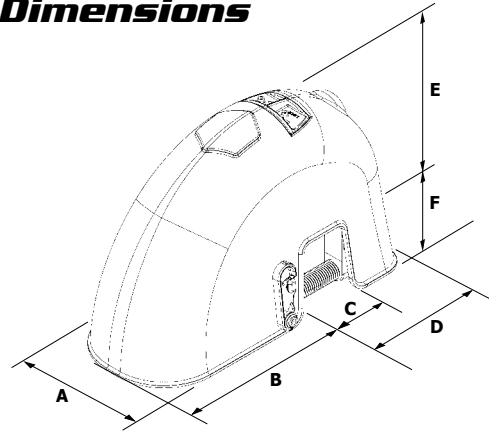

#### Dimensions

		(mm)	(Inch)
A	Overall Width	180	7 13/16
B	Inner Edge of Trough to Front of Cover	5	9 1/4
C	Max Trough Thickness	75	2 15/16
D	Inner Edge of Trough to Back of Cover	175	6 15/16
E	Top Edge of Trough to Top of Cover	170	6 3/4
F	Top Edge of Trough to Bottom of Cover	103	4 1/16