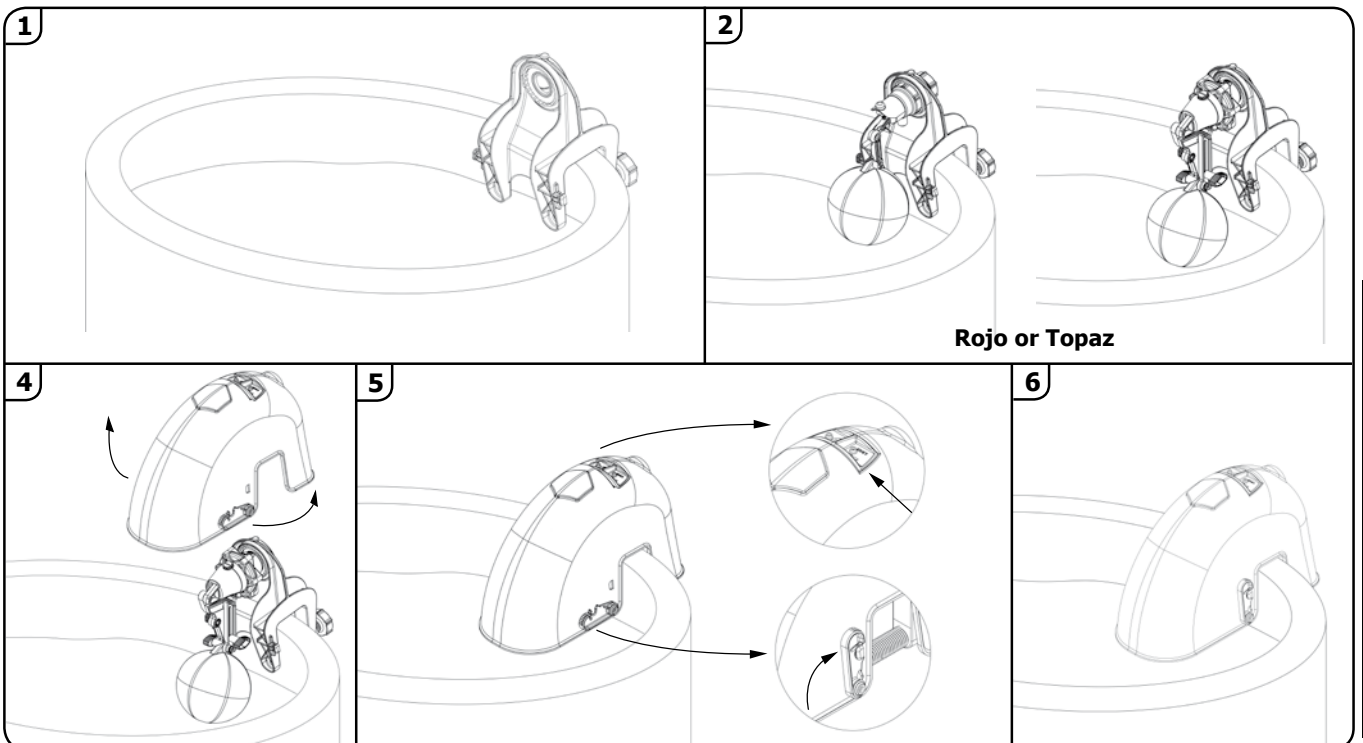

Installation

Rojo or Topaz

ACCESSORIES